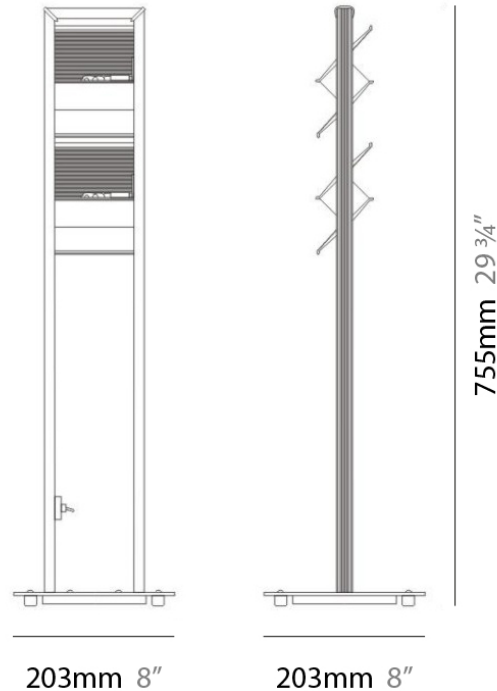

PROJECT	
TYPE	
NOTES	
QUANTITY	
DATE	

LOFT PORTABLE

D94011

GENERAL

Series: Loft
Brand: Milan
Division: Design
Mounting Type: Portable
Mounting Location: Floor
Subcategory: Floor

PHYSICAL

Shape: Abstract
Diameter (mm): 203
Diameter (in): 8
Length (mm): 203
Length (in): 8
Height (mm): 755
Height (in): 29 3/4
Light Distribution: Indirect
Weight (kg): 4.504
Weight (lbs): 9.92
Fixture Material: Metal

ELECTRICAL

Number of Lamps: 2
Lamp Type: LED Retrofit / Halogen
Lamp Shape: T4
Bulb Included: Bulb Not Included
Total Output Wattage (W): 16 / 70
Max. Wattage Per Lamp (W): 8 / 35
Lamp Base: G9
Input Voltage (V): 120

LED

OPTICAL

RATINGS AND CERTIFICATIONS

Certified By: CSA Certified to UL and CSA Standards
IP rating: IP20