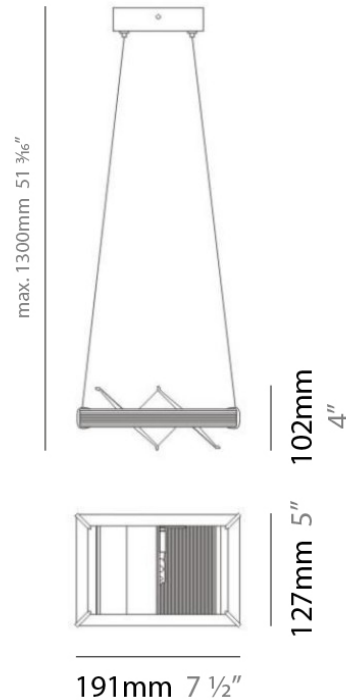

LOFT SUSPENSION

D91007

GENERAL

Series: Loft
Brand: Milan
Division: Design
Mounting Type: Suspension
Mounting Location: Ceiling
Subcategory: Pendant

PHYSICAL

Shape: Abstract
Length (mm): 191
Length (in): 7 ½
Width (mm): 191
Width (in): 7 ½
Height (mm): 1300
Height (in): 51.0
Max. Overall Height (mm): 1295
Max. Overall Height (in): 51.0
Light Distribution: Direct / Indirect
Weight (kg): 1.63
Weight (lbs): 3.60
Diffuser: Glass - Opal
Fixture Material: Metal

ELECTRICAL

Number of Lamps: 1
Lamp Type: LED Retrofit
Lamp Shape: T4
Bulb Included: Bulb Not Included
Total Output Wattage (W): 13
Max. Wattage Per Lamp (W): 13
Lamp Base: G9
Input Voltage (V): 120

LED

OPTICAL

RATINGS AND CERTIFICATIONS

Certified By: CSA Certified to UL and CSA Standards
IP rating: IP20

PROJECT
TYPE
NOTES
QUANTITY
DATE