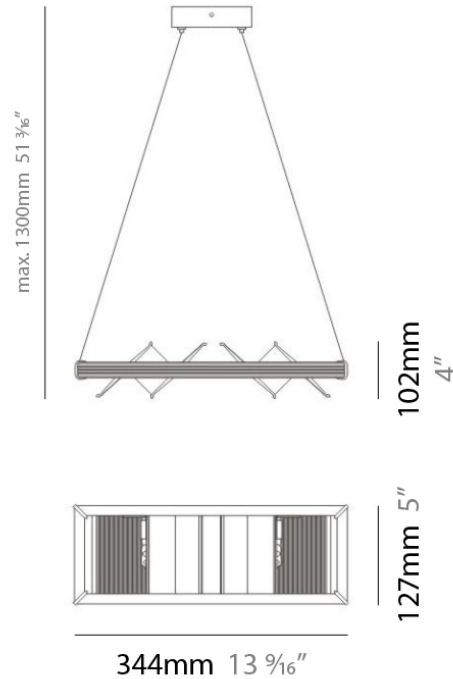

PROJECT	
TYPE	
NOTES	
QUANTITY	
DATE	

LOFT SUSPENSION

D91006

GENERAL

Series: Loft
Brand: Milan
Division: Design
Mounting Type: Suspension
Mounting Location: Ceiling
Subcategory: Pendant

PHYSICAL

Shape: Abstract
Length (mm): 344
Length (in): 13 ½
Width (mm): 127
Width (in): 5
Height (mm): 1300
Height (in): 51
Max. Overall Height (mm): 1295
Max. Overall Height (in): 51
Light Distribution: Direct / Indirect
Weight (kg): 1.63
Weight (lbs): 3.6
Diffuser: Glass - Opal
Fixture Material: Metal

ELECTRICAL

Number of Lamps: 2
Lamp Type: LED Retrofit
Lamp Shape: T4
Bulb Included: Bulb Not Included
Total Output Wattage (W): 6
Max. Wattage Per Lamp (W): 3
Lamp Base: G9
Input Voltage (V): 120

LED

OPTICAL

RATINGS AND CERTIFICATIONS

Certified By: CSA Certified to UL and CSA Standards
IP rating: IP20